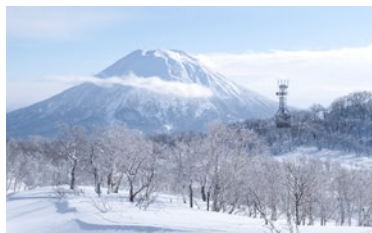

SNOWMOBILE ADVENTURE

A high-octane journey that allows **thrill-seekers** to traverse the pristine snow-covered landscapes of Hokkaido. Explore the untouched, natural surroundings on an **exhilarating snowmobile tour**, perfect for both adults and kids.

COURSE	TYPE	RATE
50 mins	Single	¥22,000
50 mins	Tandem	¥30,000
PRIVATE GROUP		
50 mins	1 - 10 persons	¥220,000
50 mins	11 - 20 persons	¥400,000

For reservations and enquiries please contact:

 hokkaido-lion.com/winter-nv